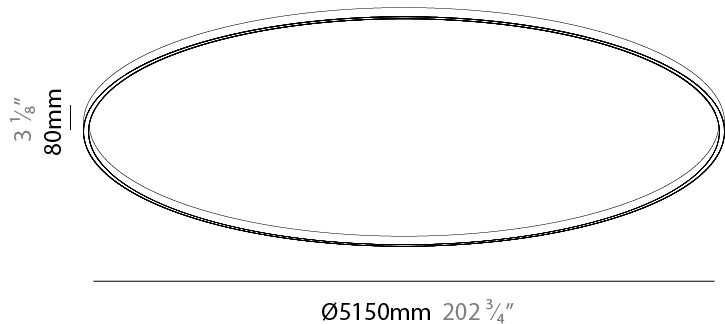

1. To build a product code in our configurator select the specify button on the base model # product page
2. To build a manual product code on this datasheet choose from the options listed below in blue font and add the suffix to the base model #

GENERAL

Series: Glorious
Subseries: Glorious 45
Partner: Prolicht
Division: Architectural
Installation: Surface
Product Type: Ceiling Surface
Mounting Location: Ceiling
Light Distribution: Direct

PHYSICAL

Shape: Round
Diameter (mm): 5150
Diameter (in): 202 ³/₄
Height (mm): 76
Height (in): 3
Weight (kg): 4
Diffuser: [PMMA - Opal / Microprism / Clear Microprism](#)
Fixture Finish: [SSR / BKV / CWI / CRY / HAB / UFT / ITA / RUA / FTG / MYG / LOD / PUS / FRO / FUP / KIA / POP / BLS / SPG / MEY / GOH / CHC / COM / ABZ / JAG / OBR / MOS / ROR](#)
Fixture Material: [PMMA / Aluminum](#)

ELECTRICAL

Lamp Type: LED
Input Wattage (W): 345
Total Output Wattage (W): 313.6
Dimming: [Non-Dimming / 0-10V Dimming / Phase Dimming / DALI Dimming / MATTER Dimming](#)
Driver Included: Yes
Driver Location: Integrated
Driver Type: Constant Current - Universal
Driver Class: Class 2
Input Voltage (V): 120 - 277

LED

Color Temperature (°K): [2700 / 3000 / 3500 / 4000](#)
Max. Delivered Lumen (lm): Max 40373
Nominal Lumen (lm): Max 56800
CRI: >90 CRI
Lamp Life (hrs): 50000

OPTICAL

Adjustability: Fixed

RATINGS AND CERTIFICATIONS

Certified By: Certified for North American Standards
IP rating: IP40